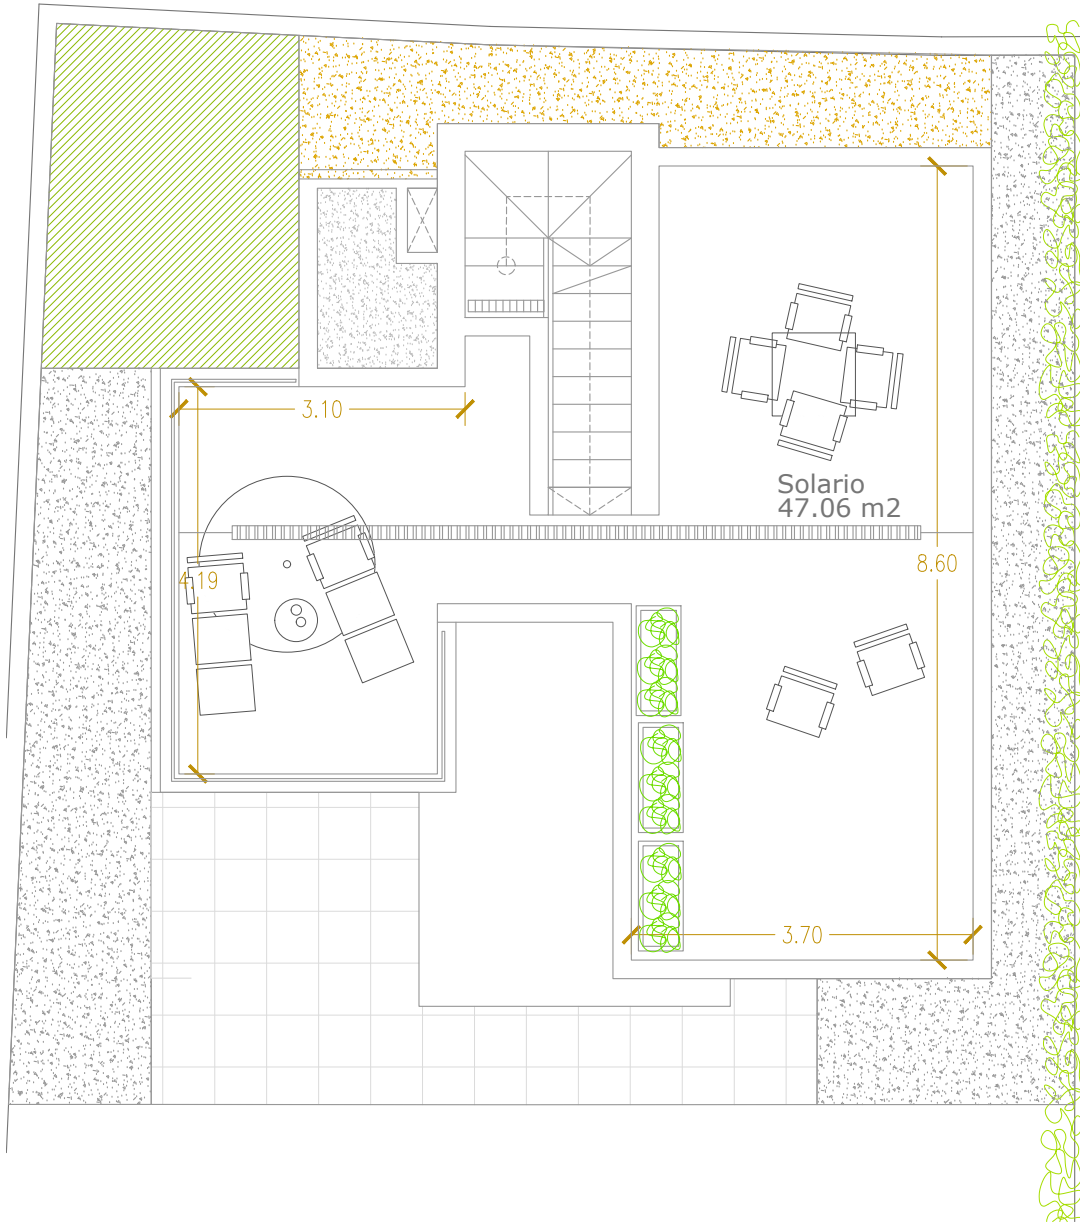

FIRST FLOOR

Living Room-Kitchen	31,40 m²
Bedroom 1	8,40 m²
Bathroom	3,70 m²
Hall	3,83 m²
Terrace	24,80 m²

SECOND FLOOR

Bedroom 1	9,80 m²
Bathroom 1	3,60 m²
Bedroom 2	10,30 m²
Bathroom 2	3,70 m²
Bedroom 3	13,20 m²
Corridorll	5,11 m²
Terrace	6,58 m²

SOLARIUM

Solarium	47,06 m²

SOLARIUM FLOOR

VILLAMARTIN PARADISE

OMN
CREATIVE HOME IDEAS