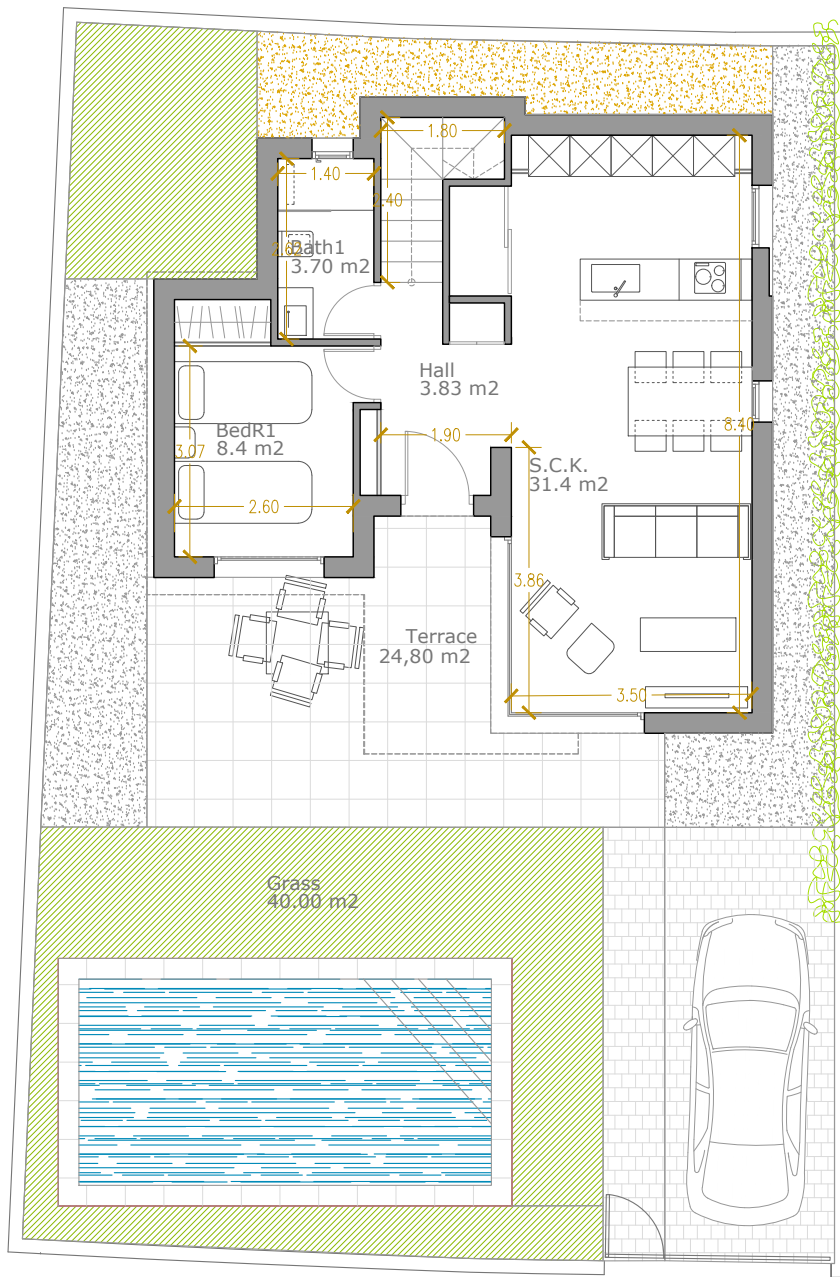

PLOT 418

NAUTIC - D

4 BEDROOMS - 2 LEVELS

PLOT	AREA (SIZE)
418	206 m ²

127,10 m² BUILT + 47,06 m² SOLARIUM + 24,80 m² TERRACE

198,96 m²

PLOT DISTRIBUTION

FIRST FLOOR

Living Room-Kitchen	31,40 m ²
Bedroom 1	8,40 m ²
Bathroom	3,70 m ²
Hall	3,83 m ²
Terrace	24,80 m ²

SECOND FLOOR

Bedroom 1	9,80 m ²
Bathroom 1	3,60 m ²
Bedroom 2	10,30 m ²
Bathroom 2	3,70 m ²
Bedroom 3	13,20 m ²
Corridor	5,11 m ²
Terrace	6,58 m ²

SOLARIUM

Solarium	47,06 m ²
----------	----------------------

PLOT

418

NAUTIC - D

4 BEDROOMS - 2 LEVELS

PLOT	AREA (SIZE)
418	206 m ²

127,10 m² BUILT + 47,06 m² SOLARIUM +
24,80 m² TERRACE

198,96 m²

FIRST FLOOR

Living Room-Kitchen	31,40 m ²
Bedroom 1	8,40 m ²
Bathroom	3,70 m ²
Hall	3,83 m ²
Terrace	24,80 m ²

SECOND FLOOR

Bedroom 1	9,80 m ²
Bathroom 1	3,60 m ²
Bedroom 2	10,30 m ²
Bathroom 2	3,70 m ²
Bedroom 3	13,20 m ²
Corridor	5,11 m ²
Terrace	6,58 m ²