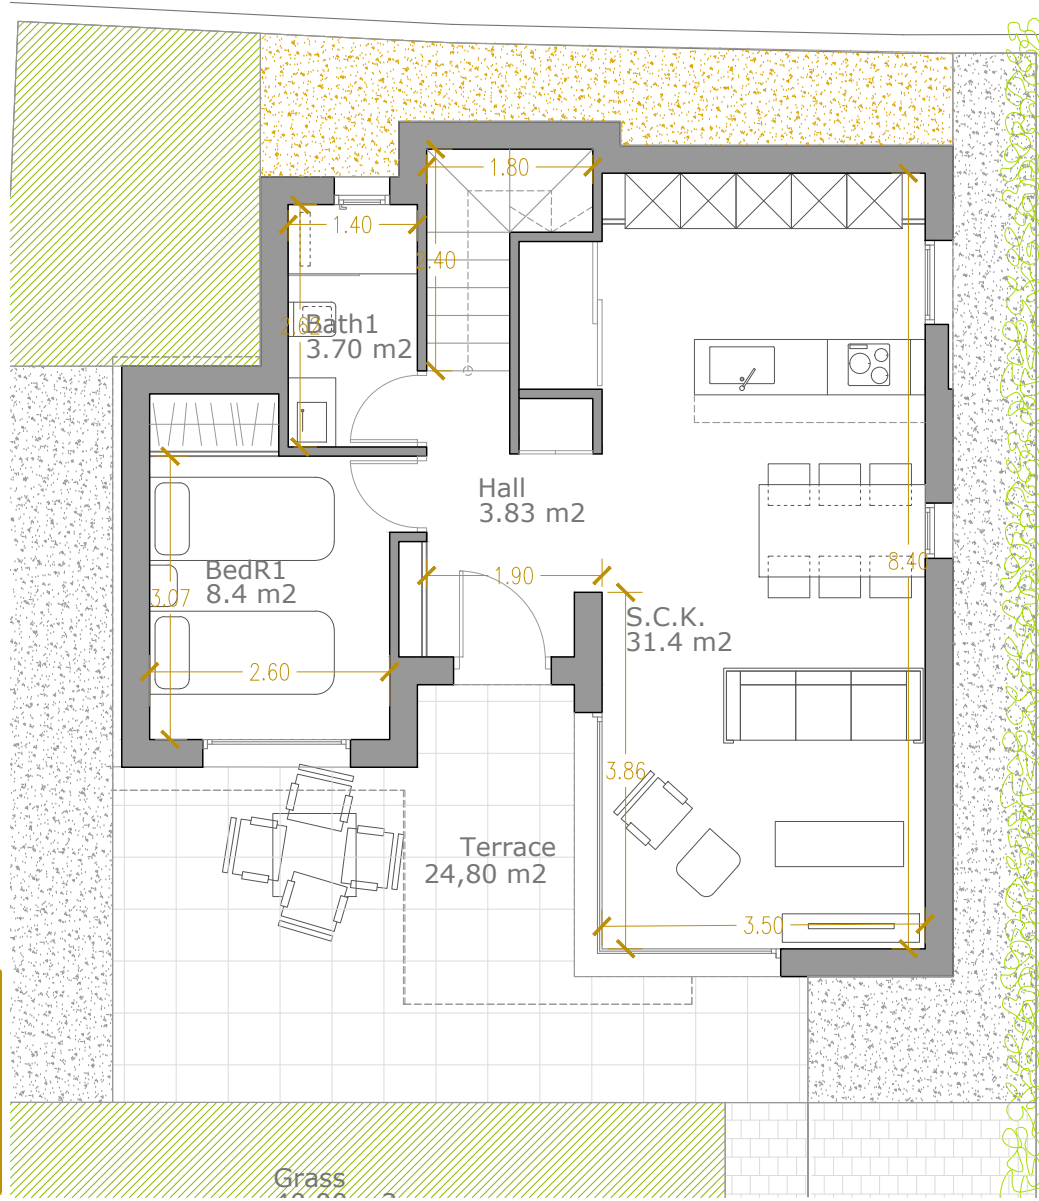

PLOT 418

NAUTIC - D

4 BEDROOMS - 2 LEVELS

PLOT	AREA (SIZE)
418	206 m ²

127,10 m² BUILT + 47,06 m² SOLARIUM + 24,80 m² TERRACE

198,96 m²

PLOT DISTRIBUTION

FIRST FLOOR

Living Room-Kitchen	31,40 m ²
Bedroom 1	8,40 m ²
Bathroom	3,70 m ²
Hall	3,83 m ²
Terrace	24,80 m ²

SECOND FLOOR

Bedroom 1	9,80 m ²
Bathroom 1	3,60 m ²
Bedroom 2	10,30 m ²
Bathroom 2	3,70 m ²
Bedroom 3	13,20 m ²
Corridor	5,11 m ²
Terrace	6,58 m ²

SOLARIUM

Solarium	47,06 m ²
----------	----------------------

PLOT

418

NAUTIC - D

4 BEDROOMS - 2 LEVELS

PLOT	AREA (SIZE)
418	206 m ²

127,10 m² BUILT + 47,06 m² SOLARIUM +
24,80 m² TERRACE

198,96 m²

FIRST FLOOR

Living Room-Kitchen	31,40 m ²
Bedroom 1	8,40 m ²
Bathroom	3,70 m ²
Hall	3,83 m ²
Terrace	24,80 m ²

SECOND FLOOR

Bedroom 1	9,80 m ²
Bathroom 1	3,60 m ²
Bedroom 2	10,30 m ²
Bathroom 2	3,70 m ²
Bedroom 3	13,20 m ²
Corridor	5,11 m ²
Terrace	6,58 m ²