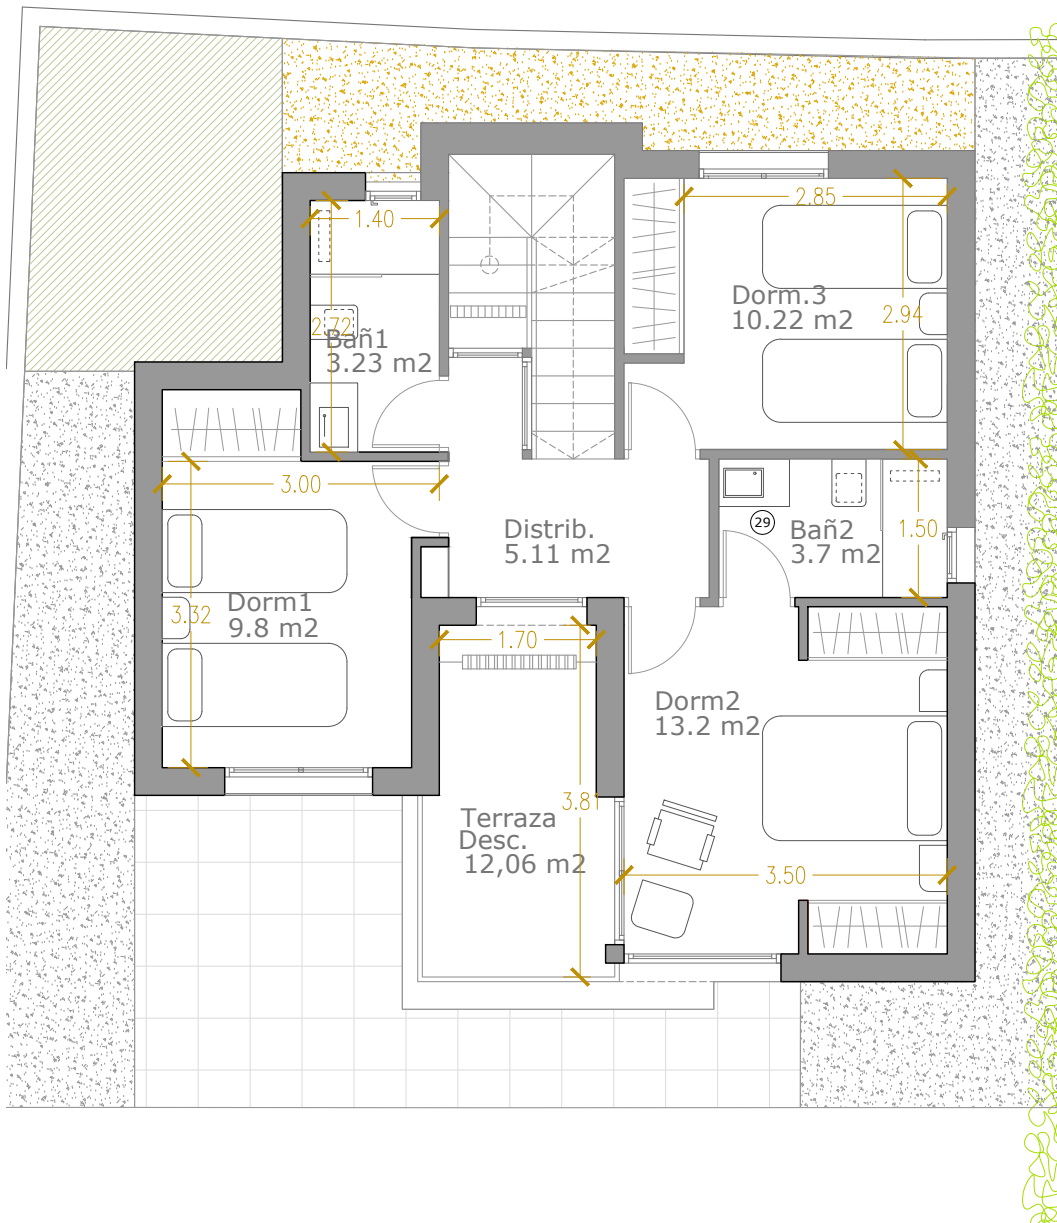

198,96 m²

FIRST FLOOR

Living Room-Kitchen	31,40 m ²
Bedroom 1	8,40 m ²
Bathroom	3,70 m ²
Hall	3,83 m ²
Terrace	24,80 m ²

SECOND FLOOR

Bedroom 1	9,80 m ²
Bathroom 1	3,60 m ²
Bedroom 2	10,30 m ²
Bathroom 2	3,70 m ²
Bedroom 3	13,20 m ²
Corridor	5,11 m ²
Terrace	6,58 m ²

SOLARIUM

Solarium	47,06 m ²
----------	----------------------

FIRST FLOOR

VILLAMARTIN PARADISE

OMM
CREATIVE HOME IDEAS

PLOT

418

NAUTIC - D

4 BEDROOMS - 2 LEVELS

PLOT	AREA (SIZE)
418	206 m ²

127,10 m² BUILT + 47,06 m² SOLARIUM + 24,80 m² TERRACE

198,96 m²

FIRST FLOOR

Living Room-Kitchen	31,40 m ²
Bedroom 1	8,40 m ²
Bathroom	3,70 m ²
Hall	3,83 m ²
Terrace	24,80 m ²

SECOND FLOOR

VILLAMARTIN PARADISE

PLOT

418

NAUTIC - D

4 BEDROOMS - 2 LEVELS

PLOT	AREA (SIZE)
418	206 m ²

127,10 m² BUILT + 47,06 m² SOLARIUM +
24,80 m² TERRACE